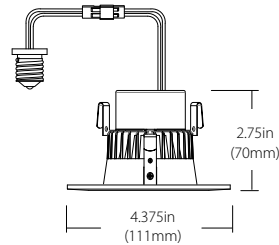

### DIMENSIONS

### ORDERING INFORMATION

Example: DLR3-10-120-3K-WH-BF

Series	Version	Voltage	CCT's	Trim
DLR3	10 (v 1.0)	120 (V)	2K (2700)	WH-BF (white baffle)
			3K (3000)	BK-BF (black baffle)*
			4K (4000)	NK-BF (nickel baffle)*
				OB-BF (oil-rubbed bronze baffle)*