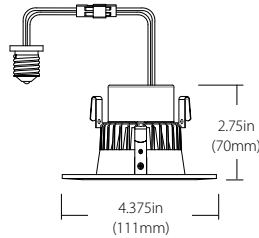

DIMENSIONS

TRIM OPTIONS

WHITE
BAFFLE

NICKEL

OIL RUBBED
BRONZE

BLACK

Part of the D-Series, the DQR3 is everything you love about NICOR's recessed downlighting family with the added design aesthetic of a square trim. Compatible with most 3" recessed housings, this luminaire delivers incredible color accuracy with 90+ CRI and flexible dimming capabilities. Designed to boost energy efficiency, the LED light engine draws only 8 watts while achieving a light output of up to 500 lumens. The DQR3 is an ideal commercial, retail, institutional or residential downlight choice for retrofit or new construction. From LED color rendering and trim finishes to fixture performance, the design style blends nicely with other fixtures in this series.

ORDERING INFORMATION

Example: DQR3-10-120-3K-WH-BF

| Series | Version | Voltage | CCT's | Trim |
|--------|-----------|---------|-----------|-----------------------------------|
| DQR3 | 10 (v1.0) | 120 (V) | 2K (2700) | WH-BF (white baffle) |
| | | | 3K (3000) | BK-BF (black baffle)* |
| | | | 4K (4000) | NK-BF (nickel baffle)* |
| | | | | OB-BF (oil-rubbed bronze baffle)* |