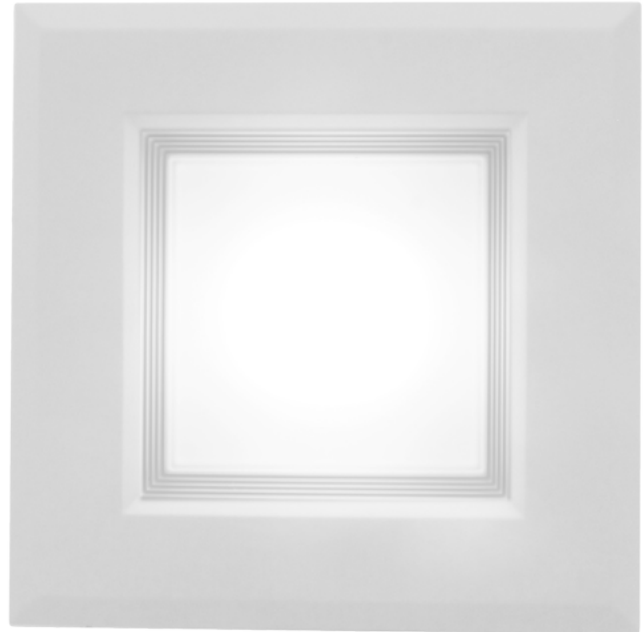

DIMENSIONS

TRIM OPTIONS

WHITE
BAFFLE

NICKEL

OIL RUBBED
BRONZE

BLACK

Part of the D-Series, the DQR6 takes everything you love about NICOR's recessed downlighting family with the added design aesthetic of a square trim. Compatible with most 6" recessed housings, this luminaire delivers incredible color accuracy with 90+ CRI and flexible dimming capabilities. Designed to boost energy efficiency, the LED light engine draws only 14.5 watts while achieving a light output to over 1200 lumens. The DQR6 is an ideal commercial, retail, institutional or residential downlight choice for retrofit or new construction. From LED color rendering and trim finishes to fixture performance, the designer style blends nicely with other fixtures in this design series.

FEATURES

- Compatible with most 5" recessed housings
- Suitable for use in IC Rated recessed housings
- 50,000 hour life expectancy
- >90 CRI with R9>50
- Easy installation with adjustable torsion springs
- Integrated baffle trim
- Dimmable to 10% with most standard dimmers
- Durable die cast construction
- Wet Location rated
- 5 Year Warranty