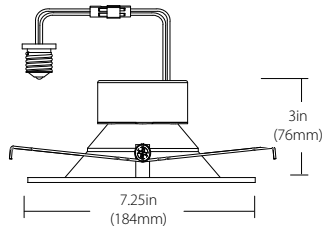

DIMENSIONS

TRIM OPTIONS

WHITE
BAFFLE

NICKEL

OIL RUBBED
BRONZE

BLACK

Part of the D-Series, the DQR6 takes everything you love about NICOR's recessed downlighting family with the added design aesthetic of a square trim. Compatible with most 6" recessed housings, this luminaire delivers incredible color accuracy with 90+ CRI and flexible dimming capabilities. Designed to boost energy efficiency, the LED light engine draws only 14.5 watts while achieving a light output to over 1200 lumens. The DQR6 is an ideal commercial, retail, institutional or residential downlight choice for retrofit or new construction. From LED color rendering and trim finishes to fixture performance, the designer style blends nicely with other fixtures in this design series.

ORDERING INFORMATION

Example: DQR6-10-120-3K-WH-BF

Series	Version	Voltage	CCT's	Trim
DQR6	10 (v1.0)	120(V)	2K (2700)	WH-BF (white baffle)
			3K (3000)	BK-BF (black baffle)*
			4K (4000)	NK-BF (nickel baffle)*
				OB-BF (oil-rubbed bronze baffle)*