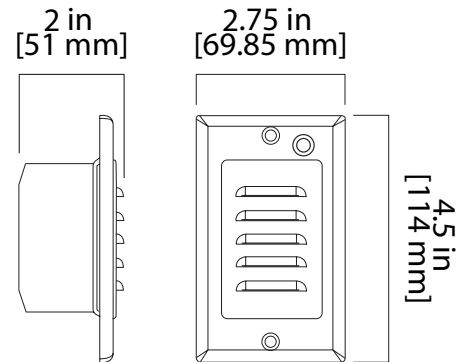

Construction

Stamped aluminum faceplates
High efficiency, fully sealed, maintenance-free LED chamber

Optical System

Louver to conceal LEDs and provide a unique light distribution pattern

Electrical

Photocell sensor comes pre-installed, and the energy savings dusk to dawn feature turns the LEDs on when it's dark and off when there is light
Long-life LED system coupled with electrical driver to deliver optimal performance per watt
Operating temperature rating of -10°F to 122°F (-23°C to 50°C)
TM-21 Projected L70(6k) life 50,000 hours
Input voltage of 120V

Mounting and installation

Mounts directly in a non-metallic single gang box
Modular design allows fixture to be mounted in horizontal or vertical orientation
Wet location approved for indoor and outdoor use

Finish

White powder coat finish

Options

May be mounted in vertical (as provided from factory) or horizontal orientation
Available in White, Black and Oil-Rubbed Bronze, in both Vertical and Horizontal (*White vertical faceplate included*)

Warranty

5-year limited system warranty standard

PRODUCT INFORMATION

Color Temperature:	2700K
LED Lifetime Projected (Hrs):	50,000
Input Voltage (V):	120V
Power Draw (W):	1W
Trim Height:	4.5 in (114 mm)
Trim Width:	2.75 in (69.85 mm)
Fixture Depth:	2 in (51 mm)

Project

Catalog

Type

Ordering Information

Example: STP-10-120-WH-PC

Series	Version	Voltage	Color	Photocell
STP	10	120	WH	PC

Faceplate Ordering Information

Horizontal		
FPHBK-PC (Black)	FPHOB-PC (Oil-Rubbed Bronze)	FPHWH-PC (White)
Vertical		
FPVBK-PC (Black)	FPVOB-PC (Oil-Rubbed Bronze)