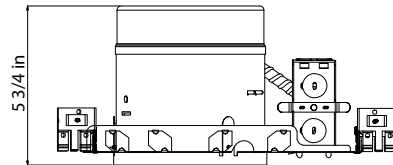

Construction

Airtight housing limits the exchange of air between ceiling plenum and heated/cooled areas.
Washington State Energy Code approved to meet restricted airflow requirements.
Adjustable socket bracket assures proper and consistent lamp positioning.
7 1/2" height allows use in 2" x 8" joist construction.

Plaster Frame

Housing is secured to plaster frame with screws and can be removed for access to junction box.
Housing adjusts from 1/2" to 1 1/2" to accommodate ceiling thickness.

Junction Box

Listed for through branch circuit wiring and includes several 3/4" knockouts.
Four pry-outs with integral strain relief simplify Romex installation. Supplied with three push-in wire connectors.

Installation

Heavy-gauge NICOR captive hanger bars provide greater stability, allowing housing to be positioned at any point within a 24" joist span, then locked in place with set screws. Unique hanger bar lip design helps align can to joist. Four double-headed captive nails provide for ease of installation. Bars can be repositioned 90° on plaster frame without tools. Bars fit onto T-bar spine for quick alignment and can be permanently secured. Score lines allow bars to be shortened without tools to accommodate a 12" joist span.

Project

Catalog

Type