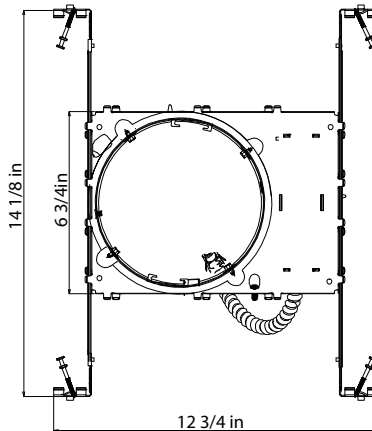

Construction

Airtight housing limits the exchange of air between ceiling plenum and heated/cooled areas.
Washington State Energy Code approved to meet restricted airflow requirements.
Adjustable socket bracket assures proper and consistent lamp positioning.
7 1/2" height allows use in 2" x 8" joist construction.

Plaster Frame

Housing is secured to plaster frame with screws and can be removed for access to junction box.
Housing adjusts from 1/2" to 1 1/2" to accommodate ceiling thickness.

Junction Box

Listed for through branch circuit wiring and includes several 3/4" knockouts.
Four pry-outs with integral strain relief simplify Romex installation. Supplied with three push-in wire connectors.

Installation

Heavy-gauge NICOR captive hanger bars provide greater stability, allowing housing to be positioned at any point within a 24" joist span, then locked in place with set screws. Unique hanger bar lip design helps align can to joist. Four double-headed captive nails provide for ease of installation. Bars can be repositioned 90° on plaster frame without tools. Bars fit onto T-bar spine for quick alignment and can be permanently secured. Score lines allow bars to be shortened without tools to accommodate a 12" joist span.

Project

Catalog

Type