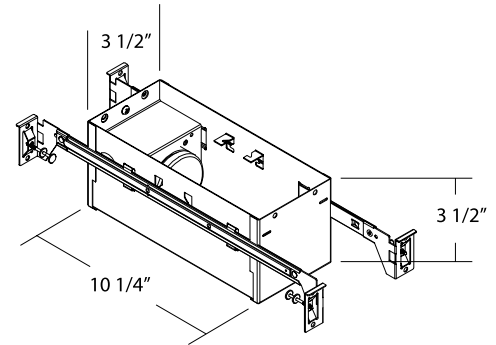

15803L

Step Light Cover

Product Description

2x150 BR40 | PAR38

Dimensions

Height: 4.875in
Width: 9.5in

Ordering Information

Catalog Number	
15803L	LED Step Light

15810	Glass cover
15811	Louvered cover
15812	Textured glass cover
15813	Textured frosted glass cover

Project

Catalog

Type