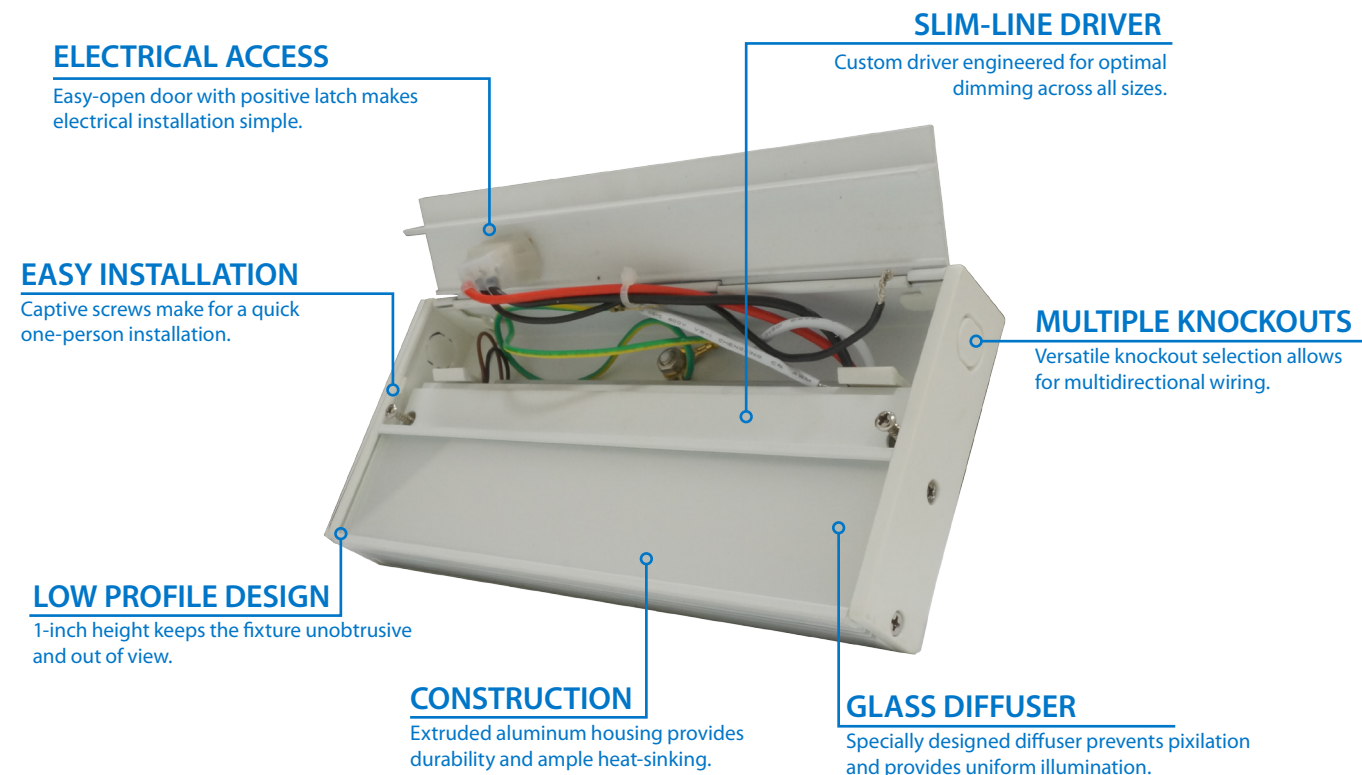

NICOR® | **LED**

Under Cabinet Series

NUC-4 Hardwired

Warm, Efficient, Economical

NUC-4

LED Hardwired Under Cabinet

NICOR LED under cabinet lighting is an attractive upgrade that can quickly increase the value and functionality of your work space. The NUC4 presents a clean, professional look allowing you to use an existing wall switch or dimmer to easily control your lights. Offering uniform illumination, warm color and low operating temperatures, this under cabinet light can be used in residential, retail, and commercial applications. Whether in a kitchen, under a shelf or in a defined work space, these low profile fixtures are perfect for task or accent lighting and illuminating products, apparel or collectibles. These linear fixtures are Energy Star rated, CEC Title 24 compliant and offer over 20 years of maintenance free operation.

NUC-4 | Hardwired

Product Specs

Construction

Extruded aluminum housing for durability and ample heatsinking
 Low 1-inch profile keeps the fixture unobtrusive and out of view
 No UV or forward-projected heat
 UL Listed for damp locations

Optical System

Uniform lighting with specially designed glass diffuser to prevent pixilation and "hot spots" on counter tops

Electrical

Greater than 92 CRI with R9 greater than 50
 Dimmable with most TRIAC dimmers
 Custom low-profile driver engineered for optimal dimming across all sizes
 Operating temperature rating of 0°F to 120°F (-18°C – 49°C)
 120VAC Input
 L70 rated for greater than >36,000 hours
 TM-21 Projected L70(6k) life >100,000 hours
 LM-79, LM-80 testing performed in accordance with IESNA standards
 Meets FCC Part 15:2006 Class B requirements

Finish

Available in: Black, Nickel, White, and Oil-Rubbed Bronze

Installation

Easy surface mount installation
 Pre-installed captive screws allow for quick mounting
 Positive latch door for easy access and installation
 Versatile knockout selection allows for multidirectional wiring