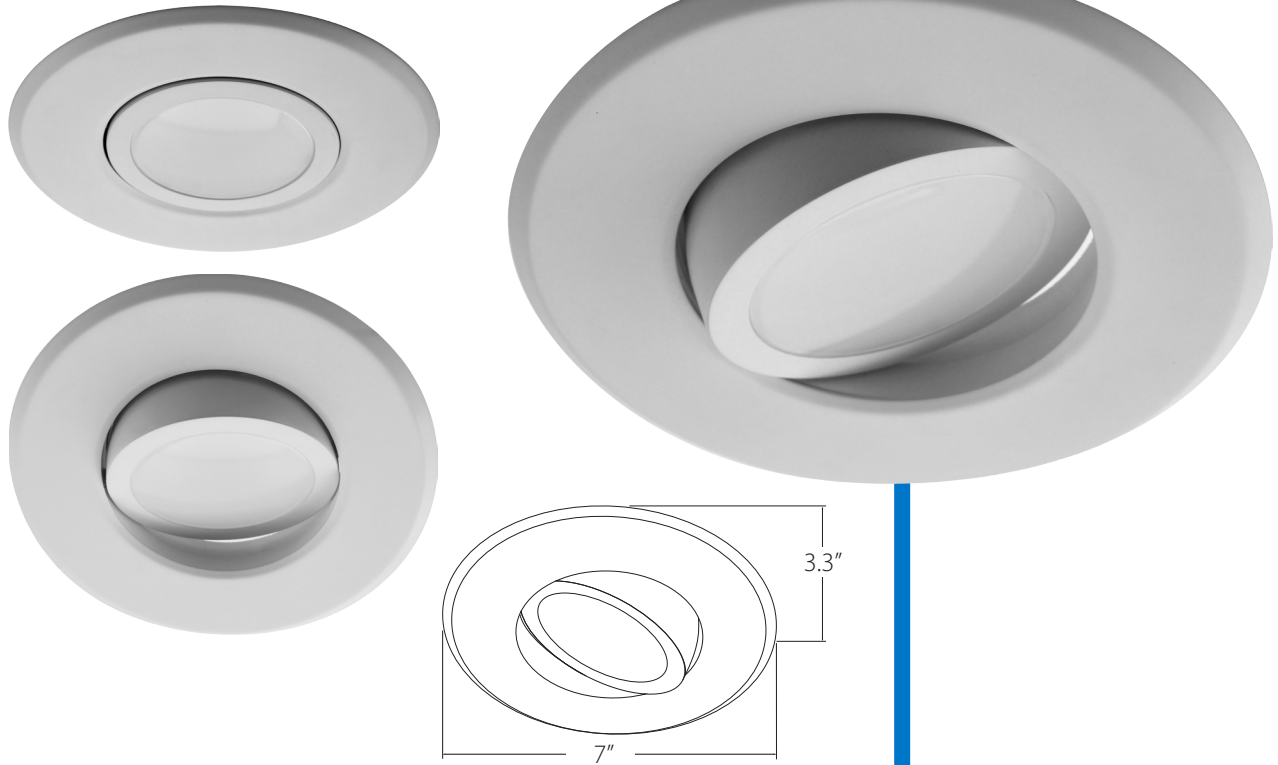

## 5" - 6" LED GIMBLE DOWNLIGHT

Part of NICOR's D-Series, the new DLG56 is the perfect 5" and 6" LED downlight for directional accent lighting. It's easy to use twist-and-turn design allows for fine adjustment of the gimbal position. The 360 degrees of rotation and 35 degrees of adjustable tilt in both directions makes the DLG56 suitable for sloped ceilings and wall wash. The sleek design enhances any interior space with its flush mounting and aesthetic appeal.

### FEATURES

- Durable stamped steel construction with die cast aluminum heat sink
- Polycarbonate diffuser and reflector cone create a uniform light distribution that reduces glare
- Greater than 90 CRI and an R9 greater than 50
- Dimmable to 10% with most standard dimmers
- Thermally protected, high efficiency driver standard
- Operating temperature rating of 0°F to 120°F (-18°C - 49°C)
- LM-79, LM-80 testing performed in accordance with IESNA standards
- Quick and easy installation with a screw-in Edison base (GU24 socket string available) and torsion spring mounting system

PRODUCT SPECIFICATIONS					
Series	Input Voltage (VAC)	Delivered Lumens (Lm)	System Level Power (W)	System Efficacy (Lm/W)	Color Rendering Index (CRI)
DLG56-10-120-3K-WH	120	1034	13	80	91

ORDERING INFORMATION					Example: DLG56-10-120-3K-WH
Series	Version	Voltage	CCT's	Trim Color	
DLG56	10 (1.0)	120	2K (2700) 3K (3000) 4K (4000)	WH (white)	